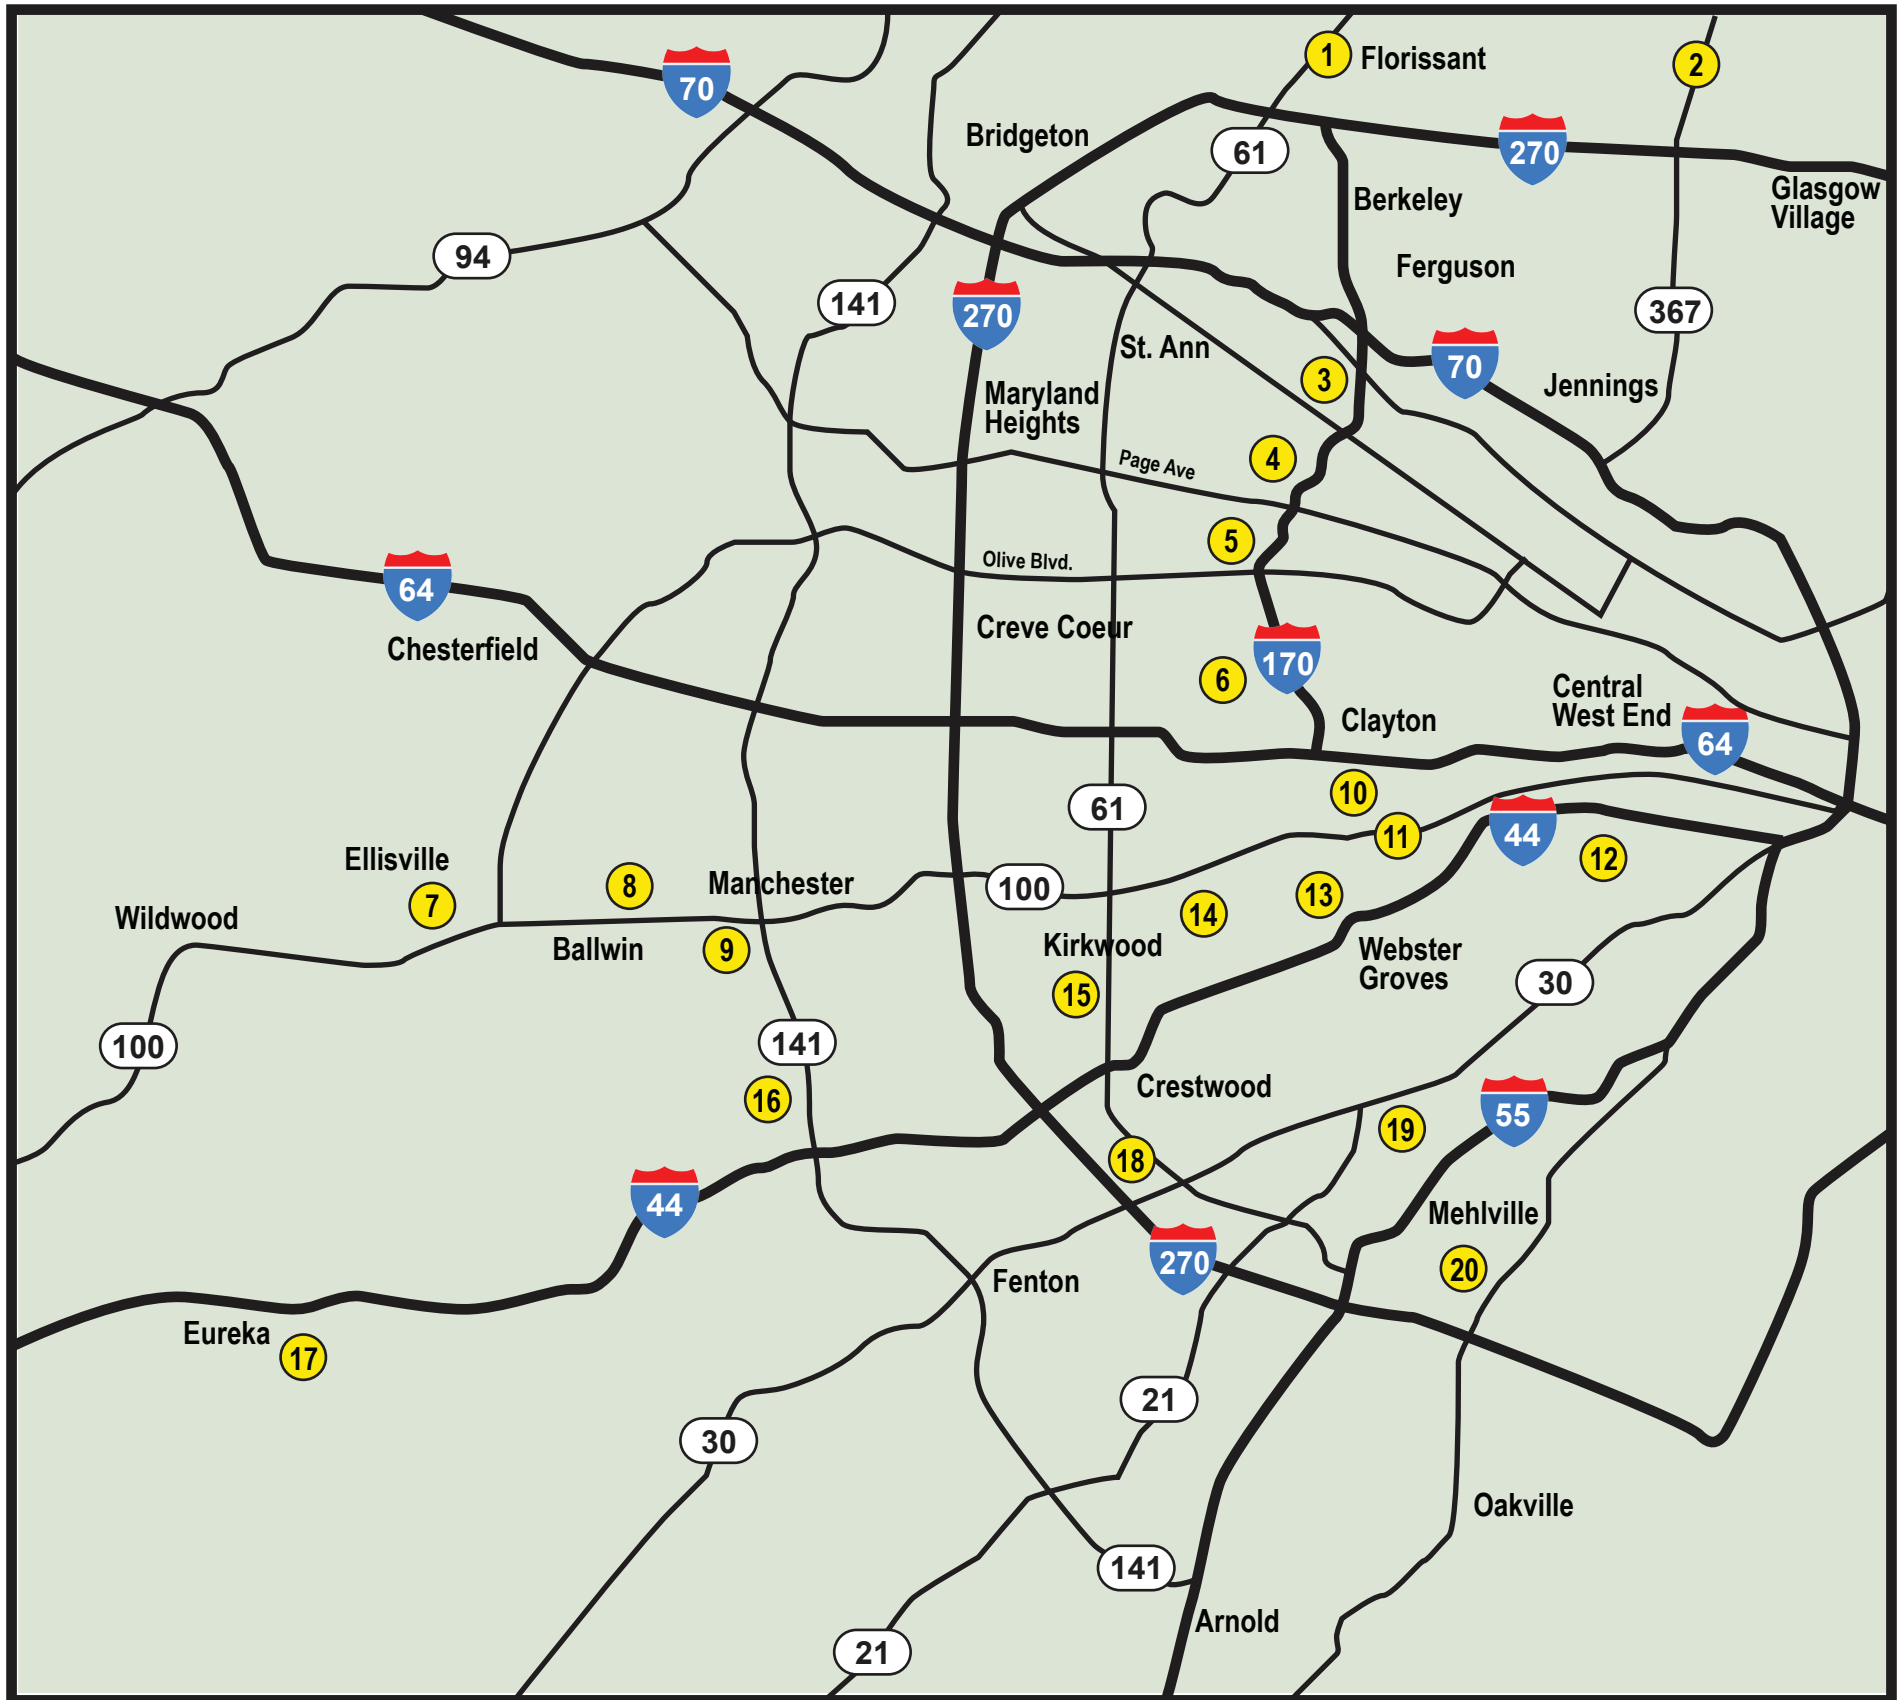

MEDICINE DISPOSAL LOCATIONS

1 Police Department
City of Florissant
 1700 N. Lindbergh Blvd.
 St. Louis, MO 63033
 314-831-7000

2 St. Louis County Police Dept.
North County Precinct
 11815 Benham Rd.
 St. Louis, MO 63138
 314-355-1200